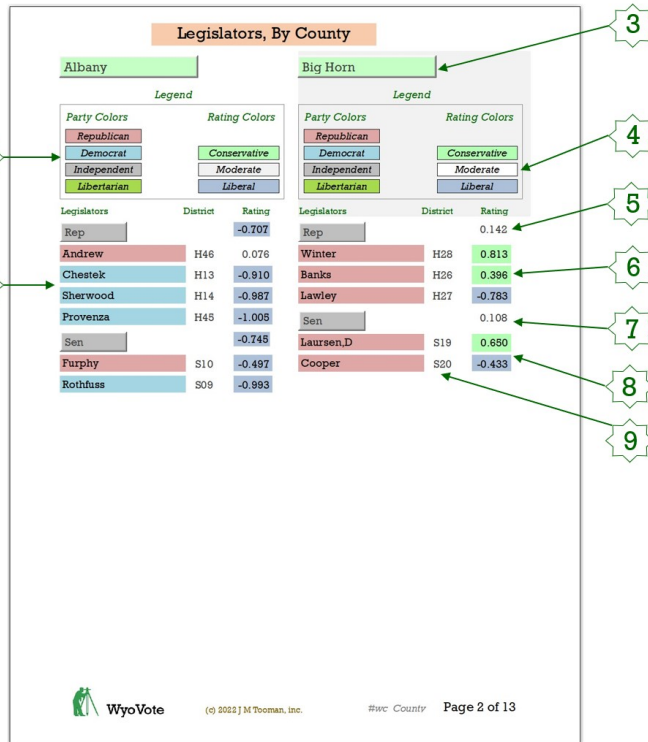

Legislators, By County

Legislative Session YR: 23

Lincoln

County Wide Rating: -0.364

Legend

Party Colors	Rating Colors
Republican	Conservative
Democrat	Moderate
Independent	Liberal
Libertarian	

Legislators	District	Rating
Rep		-0.370
Heiner	H18	0.591
Allred	H21	-0.608
Sommers	H20	-0.672
Byron	H22	-0.792
Sen		-0.351
Dockstader	S16	-0.146
Baldwin	S14	-0.557

Report Explanation

- 1 **Party Colors**
Each Legislator is boxed in by the color of their respective parties.
- 2 **Last Name:**
This column has two types of information:
 - Legislator Last Name
 - Political Party
 The Legend shows the party name and colors.
- 3 **County**
- 4 **Rating Colors**
Legislator's overall rating position
- 5 **Average Rating - House**
Average rating of Representatives in the committee
- 6 **Representative Rating**
- 7 **Average Rating - Senate**
Average rating of Senators in the committee
- 8 **Senator Rating**
- 9 **Legislator's District**

Note:

The Report Explanation applies equally for all individual counties; the information is different for each county but the report format applies to all.